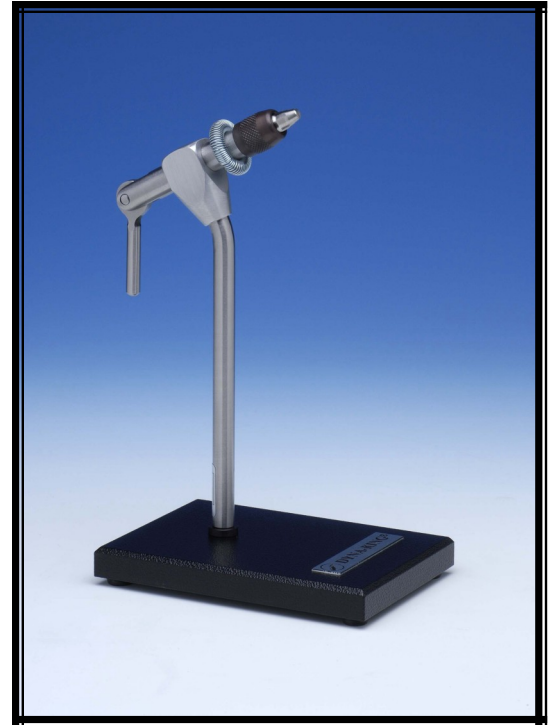

## the KINGFISHER

Small yet durable, the KINGFISHER carries all the same features Dyna-King vises are famous for. Constructed of stainless steel & aluminum, exclusive notch-lock cam, 360° rotation & awesome hook holding capability.

## the KINGFISHER KIT

A high quality vise with high quality accessories  
Packaged as a kit that every tier, beginner or novice, should have.

The kit includes:

- A complete set of Dr. Slick professional tools
- Tying material from Wapsi
- Instructional book "Basic Fly Tying"
- Fly-Tying DVD