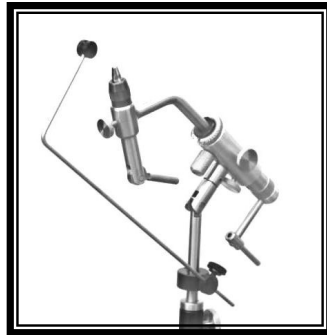

DYNA-KING, INC.®
World's finest handcrafted flytying vises

LIGHT WEIGHT BOBBIN HANGER WITH SWIVEL MOUNT

- ◆ Adjustable for height, distance and rotation.
- ◆ Wire can be swiveled up, down & left to right!
- ◆ Bobbin Hanger fits any standard 3/8" shaft.
- ◆ Constructed from stainless steel and black Delrin.