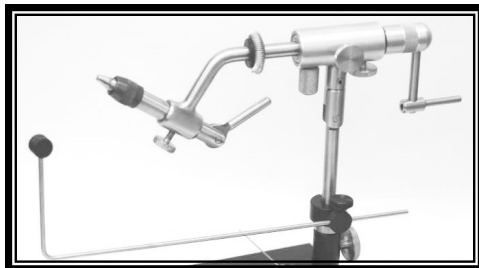

DYNA-KING, INC.®
World's finest handcrafted flytying vises

LIGHT WEIGHT BOBBIN HANGER WITH SWIVEL MOUNT

- ◆ Adjustable for height, distance and rotation.
- ◆ Wire can be swiveled up, down & left to right!
- ◆ Bobbin Hanger fits any standard 3/8" shaft.
- ◆ Constructed from stainless steel and black Delrin.