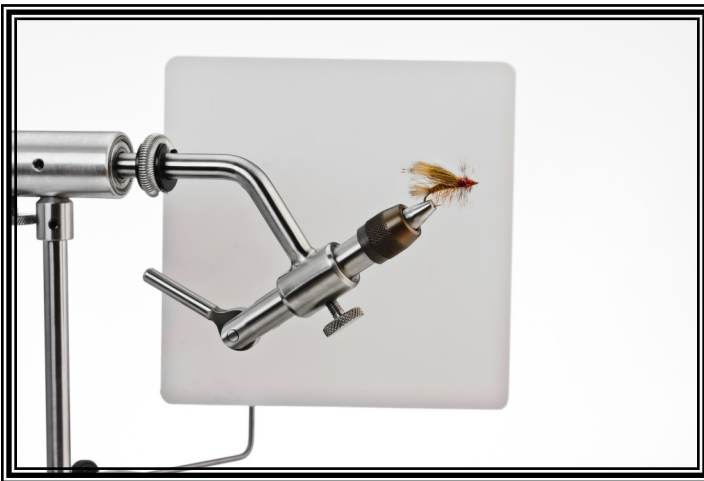

DYNA-KING® , INC.

PROFILE PLATE

- Fits 3/8" diameter shaft
- Adjusts for height
- Swings out when not in use
- Greatly reduces glare
- Colors available are: **White, Black, Gray, Blue & Green** (Colors may vary slightly from those shown in catalog or on web-site)
- Extra plates available in all colors
- To change plate simply loosen the screw in back & remove from stainless steel rod
- Available in either Square or Round